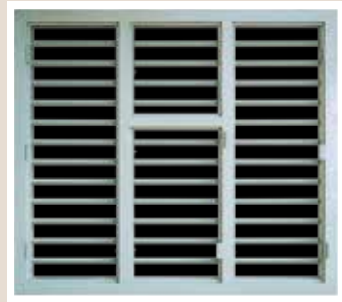

KZ - 02

GI **TATA** STEEL WINDOWS