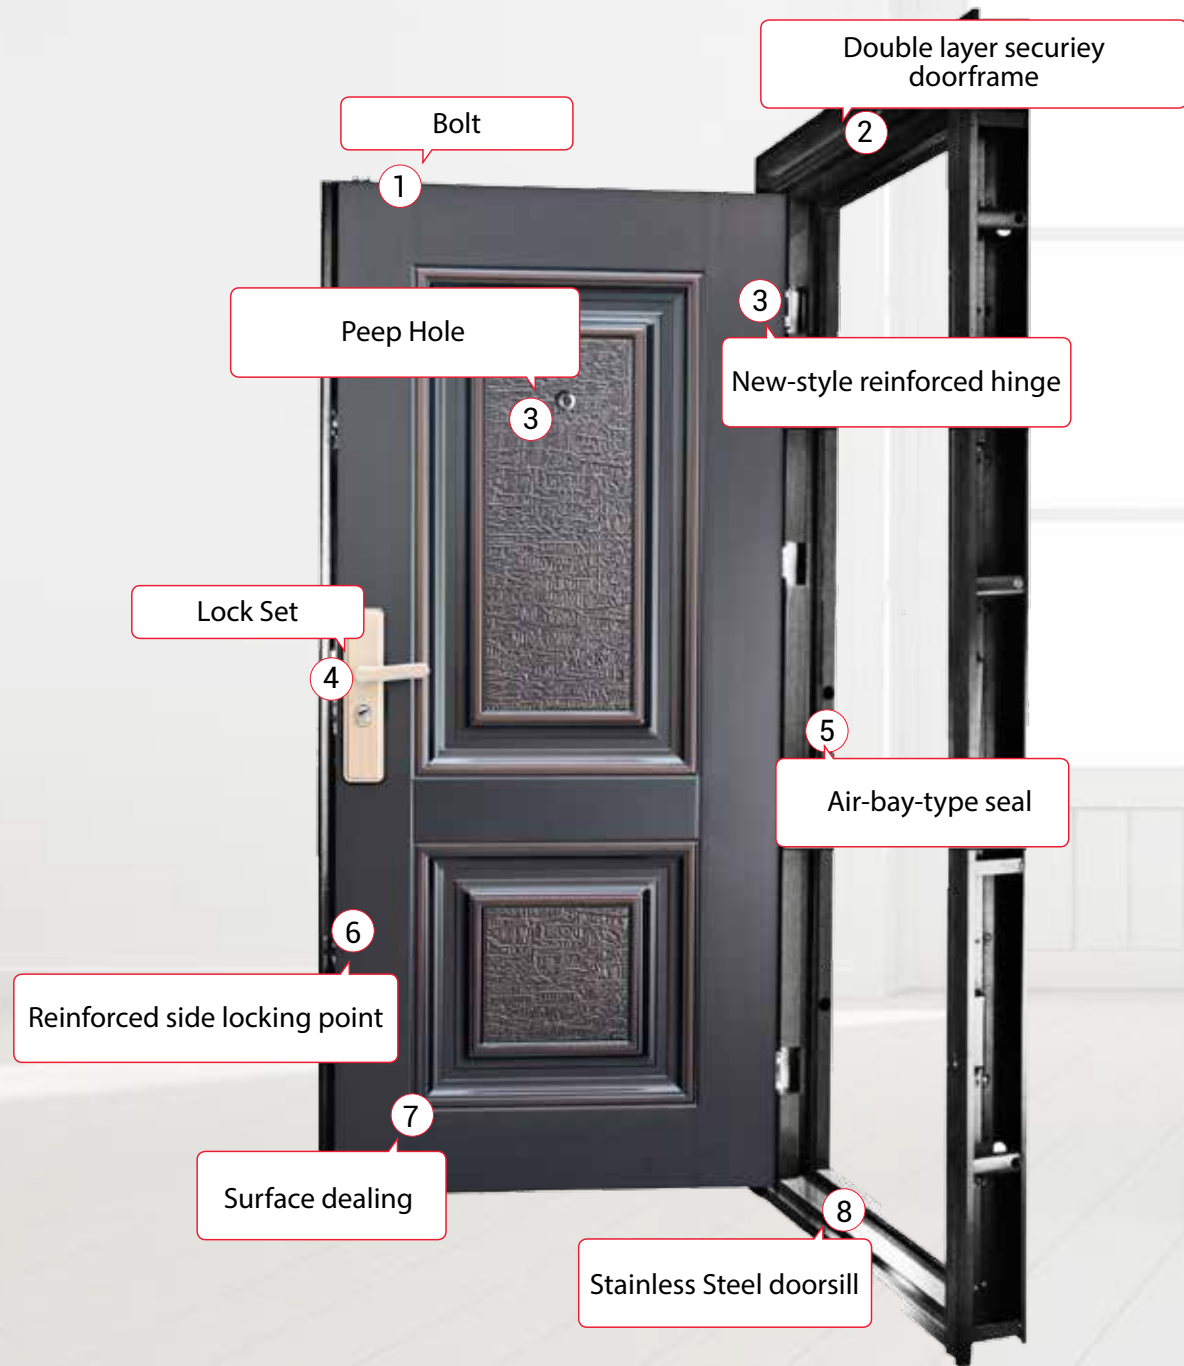

## DIMENSIONS

2050 X 105 X 70 MM

M/L

## DIMENSIONS

2050 X 960 X 70 MM

M/L

FLORE

Design

Handle

Double

DIMENSIONS

2200 X 1500 X 90 MM

ALGAE

Design

Handle

Double

DIMENSIONS

2200 X 1500 X 90 MM

# STEEL SECURITY DOOR SERIES