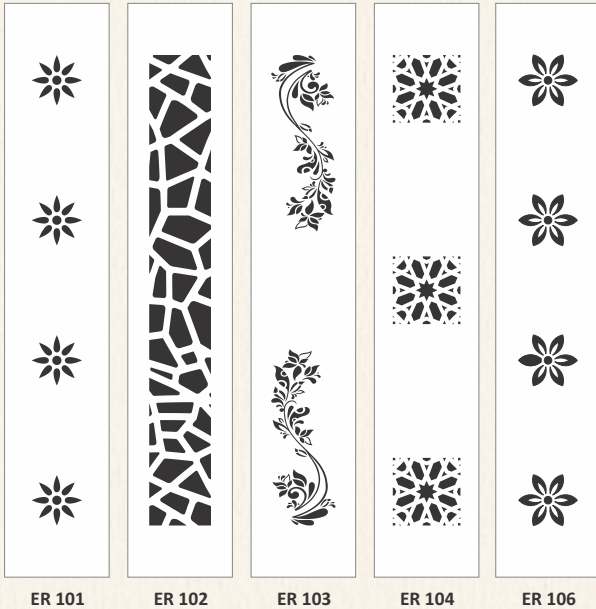

ERA: PATTERNS

POLY MARBLE HIGHLIGHTING MODELS

ERA: POLY MARBLE DESIGN