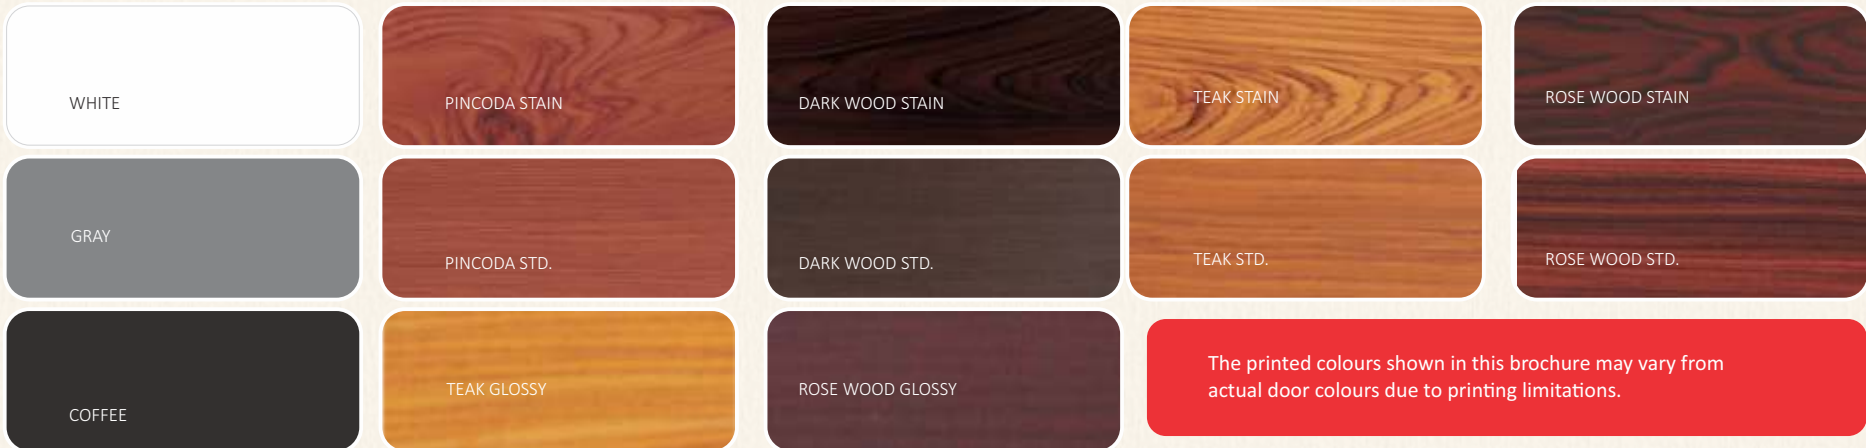

AVAILABLE SHADES

NAVRANG DOORS

*Warranty covers only FRP materials

**The printed colours shown in this brochure may vary from actual door colours due to printing limitations.