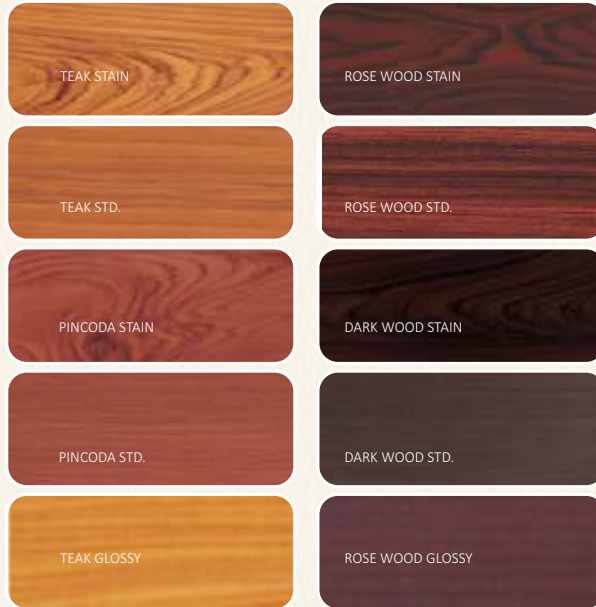

BASE: GRAY ; HIGHLIGHTER : TEAK WOOD STAIN

POLY MARBLE

HIGHLIGHTING MODELS

ERA: POLY MARBLE DESIGN

MD 201

MD 202

MD 203

MD 204

Model: ELITE MIRROR COMBO Art: MD 203 Pattern: EL 01 Shade: IVORY LEATHER TEXTURE

Model: ELITE MIRROR COMBO Art: MD 202 Pattern: EL 02 Shade: COPPER LEATHER TEXTURE

ERA: PATTERNS

POLY MARBLE HIGHLIGHTING MODELS

ERA: POLY MARBLE DESIGN

MD 201

MD 202

MD 203

MD 204

MD 205

MIX & COLOUR'S MACH WITH GLASS

AVAILABLE Shades

The printed colours shown in this brochure may vary from actual door colours due to printing limitations.

Model: DAZZLE Art: DZ-05 Shade: TEAK STD. Size: 67cm-80cm

DAZZLE

DAZZLE: GLASS DESIGNS

DZ 01

DZ 02

DZ 03