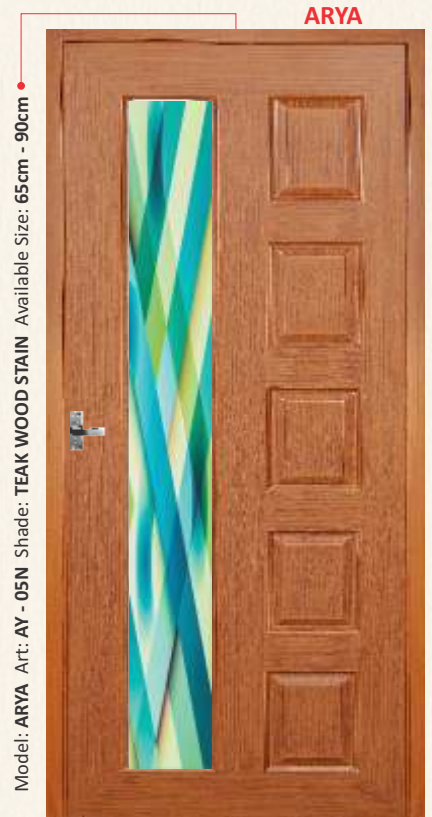

AY 02

AY 03

AY 04

AY 05N

AY 06N

AY 07

AY 08

AY 09

AY 10

AVAILABLE
Shades

*The printed colours shown in this brochure may vary from actual door colours due to printing limitations.

Toilet DOORS

MATRIX

Model: **MATRIX**
Shade: **ROSE WOOD STD**
Size: **67cm - 90cm**