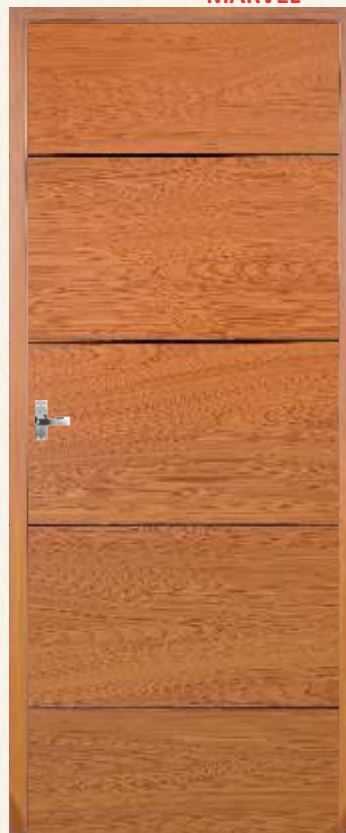

FRP -Flush DOORS

MILANO

● Model: MILANO-S, BASE: PALIN
Shade: TEAK WOOD & GRAY
Size: 60cm - 90cm

GRAND

● Model: GRAND
Shade: TEAK WOOD STD.
Size: 62cm - 90cm

MILANO-D

● Model: MILANO - D - PLAIN
Shade: ROSE WOOD STD.
Size: 62cm - 90cm

MARVEL

● Model: MARWEL, BASE: PLAIN
Shade: TEAK WOOD STAIN
Size: 62cm - 90cm

MARK

● Model: MARK, BASE: PLAIN
Shade: PINCODA WOOD STAIN
Size: 62cm - 80cm

FRP -Flush DOORS

● Model: ELITE, BASE: LEATHER FINISH
Shade: TEAK
Size: 62cm - 90cm