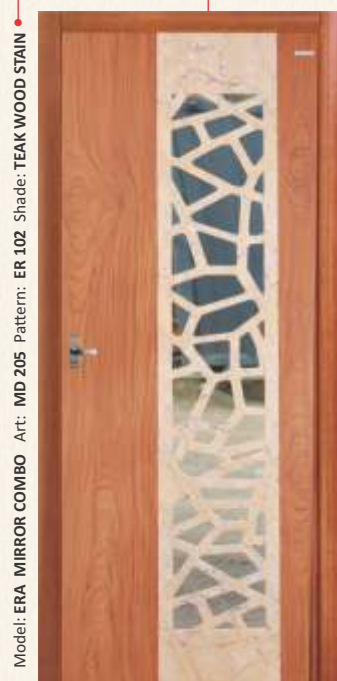

POLY MARBLE

HIGHLIGHTING MODELS

ERA: POLY MARBLE DESIGN