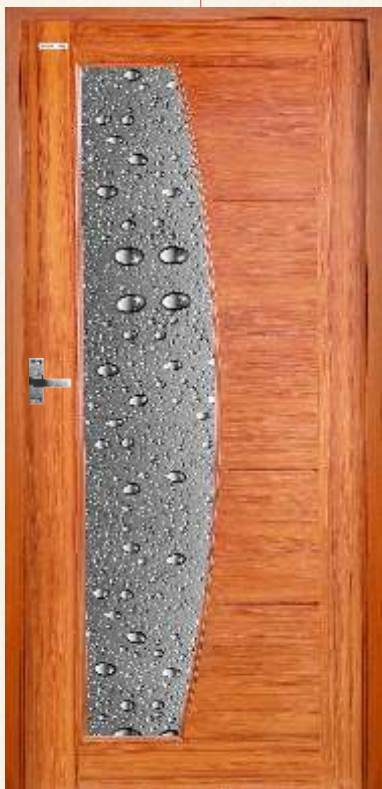

The printed colours shown in this brochure may vary from actual door colours due to printing limitations.

Model: DAZZLE Art: DZ-05 Shade: TEAK STD. Size: 67cm-80cm

DAZZLE

DAZZLE: GLASS DESIGNS

DZ 01

DZ 02

DZ 03