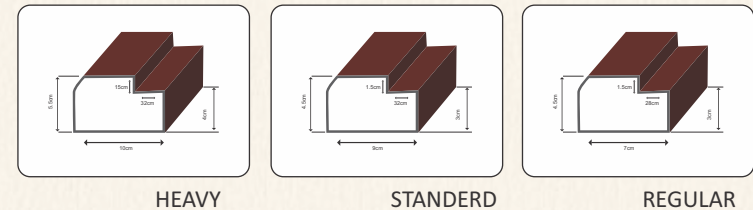

DOOR FRAME DIMENSIONS

DOOR SHUTTER DIMENSIONS

- Available Length 1830mm*2220mm
- Available width 580mm*900mm
- Style & Rail thick 28mm, 32mm

Inspiring your home....
NAVRANG
LOCKS

Inspiring your home....
NAVRANG
DOORS